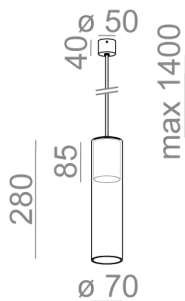

Last update on 2018-03-11 20:45. More details available at <https://www.aqform.com/en/MG3035>

MODERN GLASS Tube GU10 suspended

MODERN GLASS Tube GU10 zwieszany

Category: suspended

Power 35W (LED 10W)

Light source: PAR16, 230V

Lampholder: GU10

Light source not included

TP - transparent, plain. SP - smoked plain. WP - plain white lampshade. Available lamp canopy: fi50 and fi70.

AVAILABLE FINISHES:

STRUCTURE ADDITIONAL

AVAILABLE FINISHES:

STRUCTURE

black structure	-12	white structure	-13
gold structure	-19		

ADDITIONAL

grey	-16	copper	-17
------	-----	--------	-----

Tolerance for dimensions ± 1 mm

Warranty period 2 years