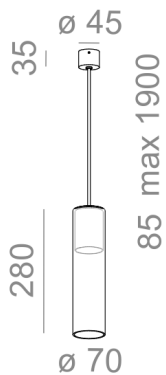

Last update on 2018-03-11 20:45. More details available at <https://www.aqform.com/en/MG3035>

MODERN GLASS Tube GU10 suspended

MODERN GLASS Tube GU10 zwieszany

Category: suspended

Light source: PAR16, 230V

Lampholder: GU10

Light source not included

TP - transparent, plain. SP - smoked plain. Available lamp canopy: fi45 and fi70.

AVAILABLE FINISHES:

MATT

AVAILABLE FINISHES:

MATT

alu matt	-01	black matt	-02
white matt	-03	copper	-17
anthracite structure	-18	gold structure	-19