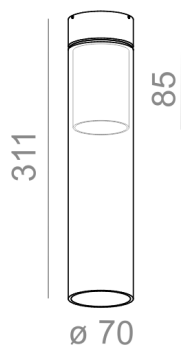

##### MATT

alu matt	-01	black matt	-02
white matt	-03	copper	-17
anthracite structure	-18	gold structure	-19

Tolerance for dimensions

Warranty period 2 years