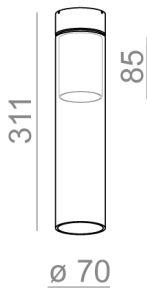

##### STRUCTURE

black structure	-12	white structure	-13
gold structure	-19		

##### ADDITIONAL

grey	-16	copper	-17
------	-----	--------	-----

Tolerance for dimensions  $\pm 1$ mm

Warranty period 2 years