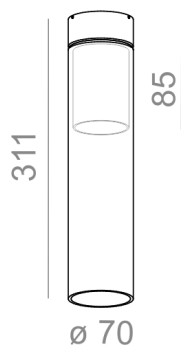

MODERN GLASS Tube GU10 surface

MODERN GLASS Tube GU10 natynkowy

Category: surface

Light source: PAR16, 230V

Lampholder: GU10

Light source not included

TP - transparent, plain. SP - smoked plain.

AVAILABLE FINISHES:

MATT

AVAILABLE FINISHES:

MATT

alu matt	-01	black matt	-02
white matt	-03	copper	-17
anthracite structure	-18	gold structure	-19

Tolerance for dimensions

Warranty period 2 years