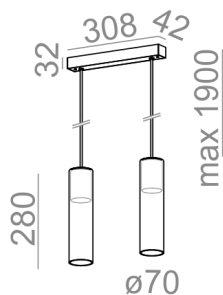

##### MATT

alu matt	-01	black matt	-02
white matt	-03	copper	-17
anthracite structure	-18	gold structure	-19

Tolerance for dimensions

Warranty period 2 years