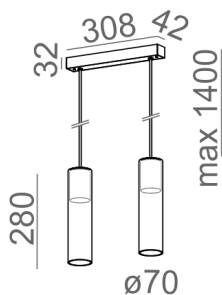

Dimming: Phase-Control

Light source not included

Transformer not required.

TP - transparent, plain. SP - smoked plain. WP - plain white lampshade.

AVAILABLE FINISHES:

STRUCTURE ADDITIONAL

AVAILABLE FINISHES:

STRUCTURE

black structure	-12	white structure	-13
gold structure	-19		

ADDITIONAL

grey	-16	copper	-17
------	-----	--------	-----

Tolerance for dimensions ± 1 mm

Warranty period 2 years