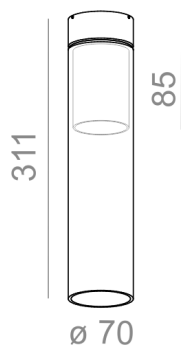

AVAILABLE FINISHES:

MATT

alu matt	-01	black matt	-02
white matt	-03	copper	-17
anthracite structure	-18	gold structure	-19

Tolerance for dimensions

Warranty period 2 years