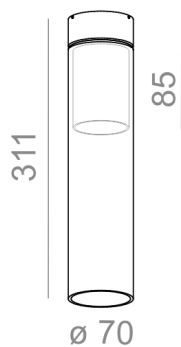

TP - transparent, plain. SP - smoked plain.

AVAILABLE FINISHES:

MATT

AVAILABLE FINISHES:

MATT

alu matt	-01	black matt	-02
white matt	-03	copper	-17
anthracite structure	-18	gold structure	-19

Tolerance for dimensions