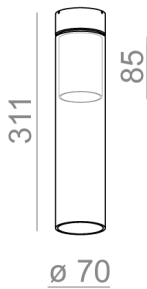

Last update on 2018-03-11 20:45. More details available at <https://www.aqform.com/en/MG3024>

MODERN GLASS Tube E27 surface

MODERN GLASS Tube E27 natynkowy

Category: surface

Light source: T30, 230V

Light source not included

TP - transparent, plain. SP - smoked plain. WP - plain white lampshade.

AVAILABLE FINISHES:

STRUCTURE ADDITIONAL

AVAILABLE FINISHES:

STRUCTURE

black structure	-12	white structure	-13
gold structure	-19		

ADDITIONAL

grey	-16	copper	-17
------	-----	--------	-----

Tolerance for dimensions ± 1 mm

Warranty period 2 years