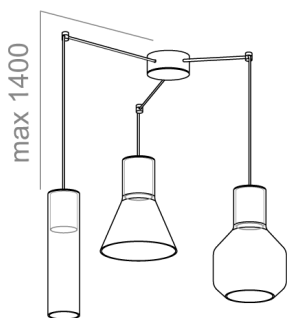

AVAILABLE VERSIONS:

M927	Medium power - Medium power	2700K	CRI>90
M930	Medium power - Medium power	3000K	CRI>90
M940	Medium power - Medium power	4000K	CRI>90

AVAILABLE FINISHES:

STRUCTURE

black structure -12 white structure -13

gold structure -19

ADDITIONAL

grey -16 copper -17

Tolerance for dimensions ± 1 mm

Warranty period 5 years