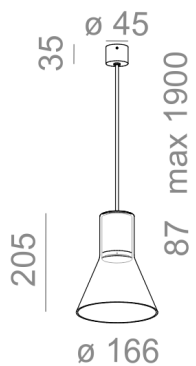

MODERN GLASS Flared LED 230V suspended

MODERN GLASS Flared LED 230V zwieszany

Category: suspended

Power 6W

Light source: LED, integrated

Dimming: Phase-Control

Integrated light source

Gear not required.

8W - on request.

TR - transparent, rhomby. SR - smoked, rhomby. Available lamp canopy: fi45 and fi70.

AVAILABLE FINISHES:

MATT

AVAILABLE VERSIONS:

M927	Medium power - Medium power	2700K	CRI>90
M930	Medium power - Medium power	3000K	CRI>90
M940	Medium power - Medium power	4000K	CRI>90