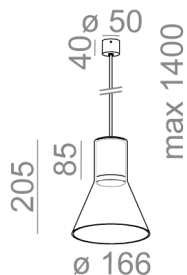

MODERN GLASS Flared LED 230V suspended

MODERN GLASS Flared LED 230V zwieszany

Category: suspended

Power 6W

Light source: LED, integrated

Dimming: Phase-Control

Integrated light source

Gear not required.

8W - on request.

TP - transparent, plain. SP - smoked plain. WP - plain white lampshade. Available lamp canopy: fi50 and fi70.

AVAILABLE FINISHES:

STRUCTURE ADDITIONAL

AVAILABLE VERSIONS:

M927	Medium power - Medium power	2700K	CRI>90
M930	Medium power - Medium power	3000K	CRI>90
M940	Medium power - Medium power	4000K	CRI>90

AVAILABLE FINISHES:

STRUCTURE

black structure	-12	white structure	-13
gold structure	-19		

ADDITIONAL

grey	-16	copper	-17
------	-----	--------	-----

Tolerance for dimensions ± 1 mm

Warranty period 5 years