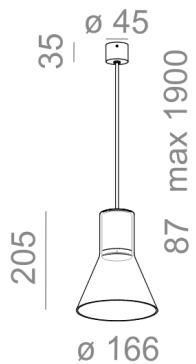

AVAILABLE VERSIONS:

M927	Medium power - Medium power	2700K	CRI>90
M930	Medium power - Medium power	3000K	CRI>90
M940	Medium power - Medium power	4000K	CRI>90

AVAILABLE FINISHES:

MATT

alu matt	-01	black matt	-02
white matt	-03	copper	-17
anthracite structure	-18	gold structure	-19

Tolerance for dimensions

Warranty period 5 years