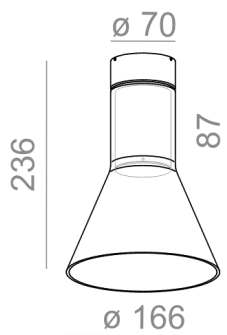

Tolerance for dimensions

Warranty period 5 years