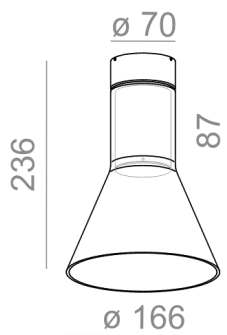

##### MATT

alu matt	-01	black matt	-02
white matt	-03	copper	-17
anthracite structure	-18	gold structure	-19

Tolerance for dimensions

Warranty period 5 years