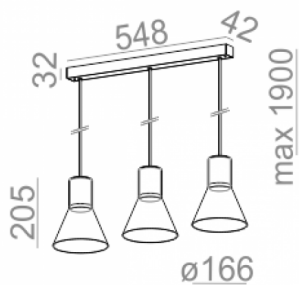

Tolerance for dimensions

Warranty period 2 years