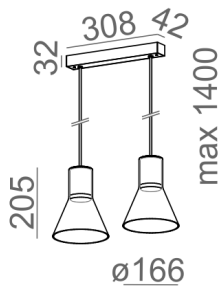

TP - transparent, plain. SP - smoked plain. WP - plain white lampshade.

AVAILABLE FINISHES:

STRUCTURE ADDITIONAL

AVAILABLE FINISHES:

STRUCTURE

black structure	-12	white structure	-13
gold structure	-19		

ADDITIONAL

grey	-16	copper	-17
------	-----	--------	-----

Tolerance for dimensions ± 1 mm

Warranty period 2 years