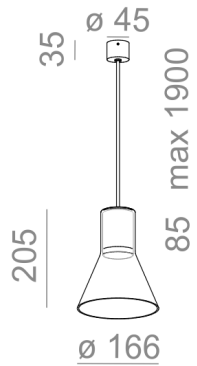

Lampholder: GU10

Light source not included

TR - transparent, rhomby. SR - smoked, rhomby. Available lamp canopy: fi45 and fi70.

AVAILABLE FINISHES:

MATT

AVAILABLE FINISHES:

MATT

alu matt	-01	black matt	-02
white matt	-03	copper	-17
anthracite structure	-18	gold structure	-19