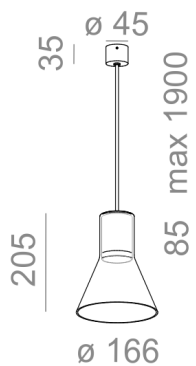

Last update on 2018-03-11 20:45. More details available at <https://www.aqform.com/en/MG2035>

MODERN GLASS Flared GU10 suspended

MODERN GLASS Flared GU10 zwieszany

Category: suspended

Light source: PAR16, 230V

Lampholder: GU10

Light source not included

TP - transparent, plain. SP - smoked plain. Available lamp canopy: fi45 and fi70.

AVAILABLE FINISHES:

MATT

AVAILABLE FINISHES:

MATT

alu matt	-01	black matt	-02
white matt	-03	copper	-17
anthracite structure	-18	gold structure	-19