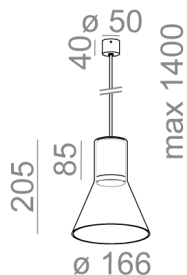

AVAILABLE FINISHES:

STRUCTURE

black structure	-12	white structure	-13
gold structure	-19		

ADDITIONAL

grey	-16	copper	-17

Tolerance for dimensions ± 1 mm

Warranty period 2 years