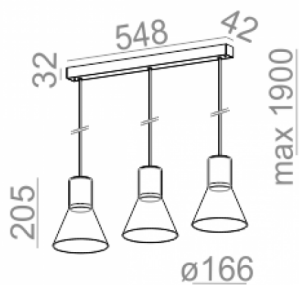

##### MATT

alu matt	-01	black matt	-02
white matt	-03	copper	-17
anthracite structure	-18	gold structure	-19

Tolerance for dimensions

Warranty period 2 years