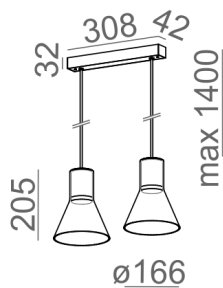

Dimming: Phase-Control

Light source not included

Transformer not required.

TP - transparent, plain. SP - smoked plain. WP - plain white lampshade.

AVAILABLE FINISHES:

STRUCTURE ADDITIONAL

AVAILABLE FINISHES:

STRUCTURE

black structure	-12	white structure	-13
gold structure	-19		

ADDITIONAL

grey	-16	copper	-17
------	-----	--------	-----

Tolerance for dimensions ± 1 mm

Warranty period 2 years