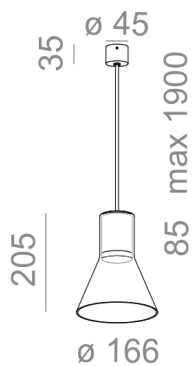

Last update on 2018-03-11 20:45. More details available at <https://www.aqform.com/en/MG2425>

MODERN GLASS Flared E27 suspended

MODERN GLASS Flared E27 zwieszany

Category: suspended

Light source: Standard

Light source not included

TR - transparent, rhomby. SR - smoked, rhomby. Available lamp canopy: fi45 and fi70.

AVAILABLE FINISHES:

MATT

AVAILABLE FINISHES:

MATT

| | | | |
|----------------------|-----|----------------|-----|
| alu matt | -01 | black matt | -02 |
| white matt | -03 | copper | -17 |
| anthracite structure | -18 | gold structure | -19 |