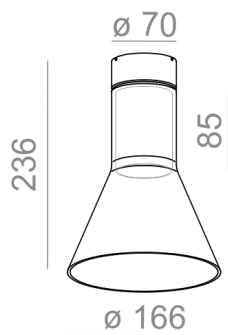

##### MATT

alu matt	-01	black matt	-02
white matt	-03	copper	-17
anthracite structure	-18	gold structure	-19

Tolerance for dimensions

Warranty period 2 years