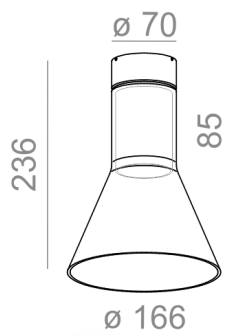

TP - transparent, plain. SP - smoked plain.

AVAILABLE FINISHES:

MATT

AVAILABLE FINISHES:

MATT

alu matt	-01	black matt	-02
white matt	-03	copper	-17
anthracite structure	-18	gold structure	-19

Tolerance for dimensions