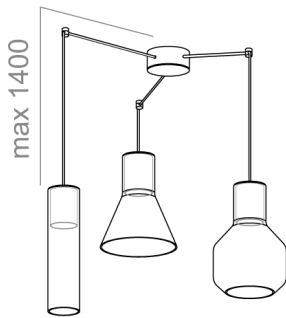

MODERN GLASS E27 spider suspended

MODERN GLASS E27 spider zwieszany

Category: suspended

Light source: Standard

Dimming: Phase-Control

Light source not included

Transformer not required.

Luminaire configuration and price apply to a single module. Please contact the sales department for pricing information.

AVAILABLE FINISHES:

STRUCTURE ADDITIONAL

AVAILABLE FINISHES:

STRUCTURE

black structure	-12	white structure	-13
gold structure	-19		

ADDITIONAL

grey	-16	copper	-17
------	-----	--------	-----

Tolerance for dimensions ± 1 mm