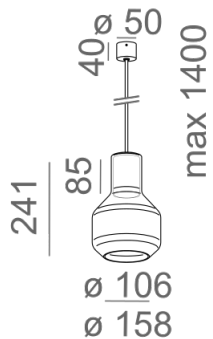

Last update on 2018-03-11 20:45. More details available at <https://www.aqform.com/en/MG1095>

Tolerance for dimensions ± 1 mm

Warranty period 5 years

MODERN GLASS Barrel LED suspended

MODERN GLASS Barrel LED zwieszany

Category: suspended

Light source: LED, integrated

Integrated light source

Gear included.

This product contains a light source of energy efficiency class D.

AVAILABLE FINISHES:
STRUCTURE ADDITIONAL

AVAILABLE VERSIONS: