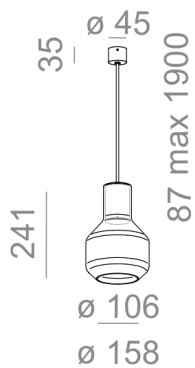

Last update on 2018-03-11 20:45. More details available at <https://www.aqform.com/en/MG1415>

MODERN GLASS Barrel LED 230V suspended

MODERN GLASS Barrel LED 230V zwieszany

Category: suspended

Power 6W

Light source: LED, integrated

Dimming: Phase-Control

Integrated light source

Gear not required.

8W - on request.

TR - transparent, rhomby. SR - smoked, rhomby. Available lamp canopy: fi45 and fi70.

AVAILABLE FINISHES:

MATT

AVAILABLE VERSIONS: