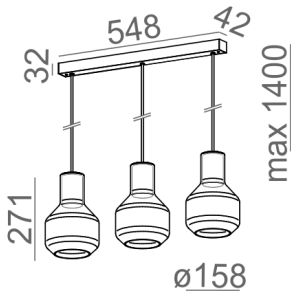

TP - transparent, plain. SP - smoked plain. WP - plain white lampshade.

AVAILABLE FINISHES:

STRUCTURE ADDITIONAL

AVAILABLE FINISHES:

STRUCTURE

black structure	-12	white structure	-13
gold structure	-19		

ADDITIONAL

grey	-16	copper	-17
------	-----	--------	-----

Tolerance for dimensions ± 1 mm

Warranty period 2 years