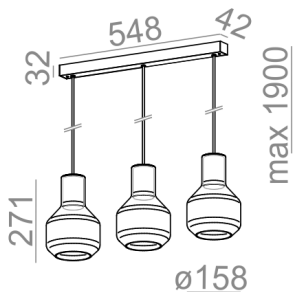

Tolerance for dimensions

Warranty period 2 years