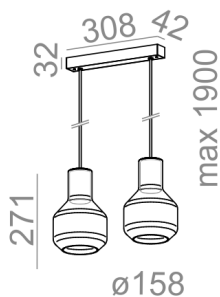

Tolerance for dimensions

Warranty period 2 years