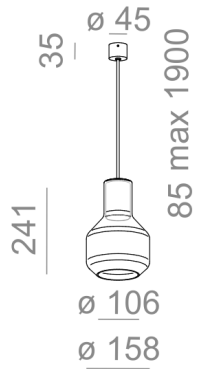

Lampholder: GU10

Light source not included

TR - transparent, rhomby. SR - smoked, rhomby. Available lamp canopy: fi45 and fi70.

AVAILABLE FINISHES:

MATT

AVAILABLE FINISHES:

MATT

alu matt	-01	black matt	-02
white matt	-03	copper	-17
anthracite structure	-18	gold structure	-19