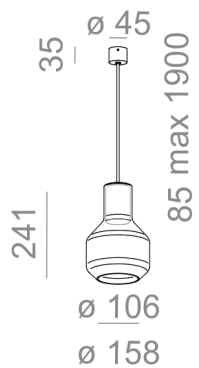

Last update on 2018-03-11 20:45. More details available at <https://www.aqform.com/en/MG1035>

MODERN GLASS Barrel GU10 suspended

MODERN GLASS Barrel GU10 zwieszany

Category: suspended

Light source: PAR16, 230V

Lampholder: GU10

Light source not included

TP - transparent, plain. SP - smoked plain. Available lamp canopy: fi45 and fi70.

AVAILABLE FINISHES:

MATT

AVAILABLE FINISHES:

MATT

| | | | |
|----------------------|-----|----------------|-----|
| alu matt | -01 | black matt | -02 |
| white matt | -03 | copper | -17 |
| anthracite structure | -18 | gold structure | -19 |