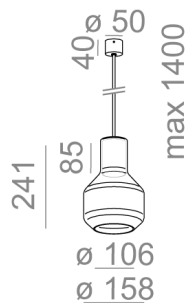

Last update on 2018-03-11 20:45. More details available at <https://www.aqform.com/en/MG1035>

MODERN GLASS Barrel GU10 suspended

MODERN GLASS Barrel GU10 zwieszany

Category: suspended

Power 35W (LED 10W)

Light source: PAR16, 230V

Lampholder: GU10

Light source not included

TP - transparent, plain. SP - smoked plain. WP - plain white lampshade. Available lamp canopy: fi50 and fi70.

AVAILABLE FINISHES:

STRUCTURE ADDITIONAL

AVAILABLE FINISHES:

STRUCTURE

black structure	-12	white structure	-13
gold structure	-19		

ADDITIONAL

grey	-16	copper	-17
------	-----	--------	-----

Tolerance for dimensions ± 1 mm

Warranty period 2 years