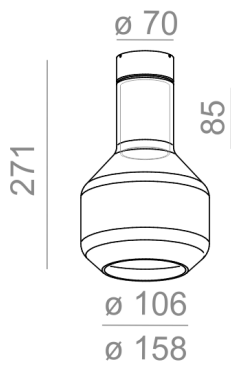

Tolerance for dimensions

Warranty period 2 years