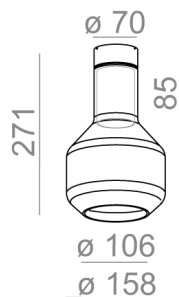

Last update on 2018-03-11 20:45. More details available at <https://www.aqform.com/en/MG1034>

MODERN GLASS Barrel GU10 surface

MODERN GLASS Barrel GU10 natynkowy

Category: surface

Power 35W (LED 10W)

Light source: PAR16, 230V

Lampholder: GU10

Light source not included

TP - transparent, plain. SP - smoked plain. WP - plain white lampshade.

AVAILABLE FINISHES:

STRUCTURE ADDITIONAL

AVAILABLE FINISHES:

STRUCTURE

black structure	-12	white structure	-13
gold structure	-19		

ADDITIONAL

grey	-16	copper	-17
------	-----	--------	-----

Tolerance for dimensions ± 1 mm

Warranty period 2 years