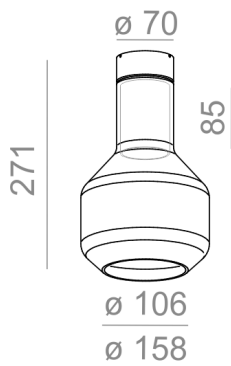

Lampholder: GU10

Light source not included

TP - transparent, plain. SP - smoked plain.

AVAILABLE FINISHES:

MATT

AVAILABLE FINISHES:

MATT

alu matt	-01	black matt	-02
white matt	-03	copper	-17
anthracite structure	-18	gold structure	-19