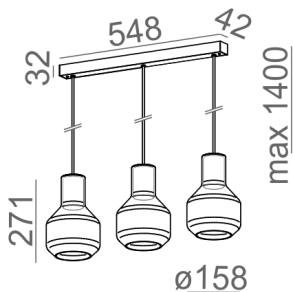

ADDITIONAL

grey	-16	copper	-17

Tolerance for dimensions ± 1 mm

Warranty period 2 years