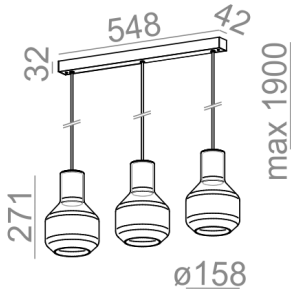

##### MATT

alu matt	-01	black matt	-02
white matt	-03	copper	-17
anthracite structure	-18	gold structure	-19

Tolerance for dimensions

Warranty period 2 years