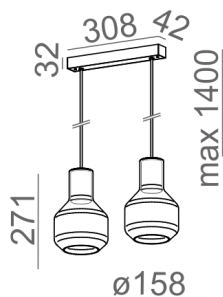

Dimming: Phase-Control

Light source not included

Transformer not required.

TP - transparent, plain. SP - smoked plain. WP - plain white lampshade.

AVAILABLE FINISHES:

STRUCTURE ADDITIONAL

AVAILABLE FINISHES:

STRUCTURE

black structure	-12	white structure	-13
gold structure	-19		

ADDITIONAL

grey	-16	copper	-17
------	-----	--------	-----

Tolerance for dimensions ± 1 mm

Warranty period 2 years