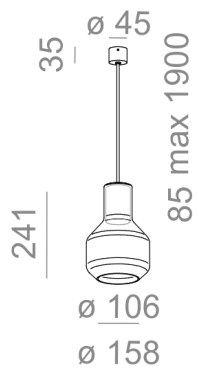

Last update on 2018-03-11 20:45. More details available at <https://www.aqform.com/en/MG1425>

MODERN GLASS Barrel E27 suspended

MODERN GLASS Barrel E27 zwieszany

Category: suspended

Light source: Standard

Light source not included

TR - transparent, rhomby. SR - smoked, rhomby. Available lamp canopy: fi45 and fi70.

AVAILABLE FINISHES:

MATT

AVAILABLE FINISHES:

MATT

alu matt	-01	black matt	-02
white matt	-03	copper	-17
anthracite structure	-18	gold structure	-19