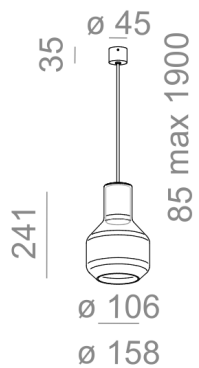

AVAILABLE FINISHES:

MATT

alu matt	-01	black matt	-02
white matt	-03	copper	-17
anthracite structure	-18	gold structure	-19

Tolerance for dimensions

Warranty period 2 years