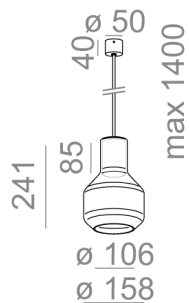

Tolerance for dimensions ± 1 mm

Warranty period 2 years