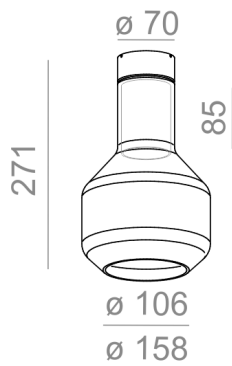

Last update on 2018-03-11 20:45. More details available at <https://www.aqform.com/en/MG1024>

MODERN GLASS Barrel E27 surface

MODERN GLASS Barrel E27 natynkowy

Category: surface

Light source: Standard

Light source not included

TP - transparent, plain. SP - smoked plain.

AVAILABLE FINISHES:

MATT

AVAILABLE FINISHES:

MATT

alu matt	-01	black matt	-02
white matt	-03	copper	-17
anthracite structure	-18	gold structure	-19

Tolerance for dimensions