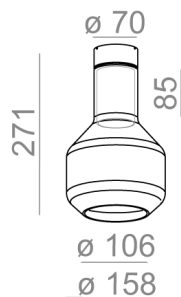

AVAILABLE FINISHES:

STRUCTURE

black structure	-12	white structure	-13
gold structure	-19		

ADDITIONAL

grey	-16	copper	-17

Tolerance for dimensions ± 1 mm

Warranty period 2 years