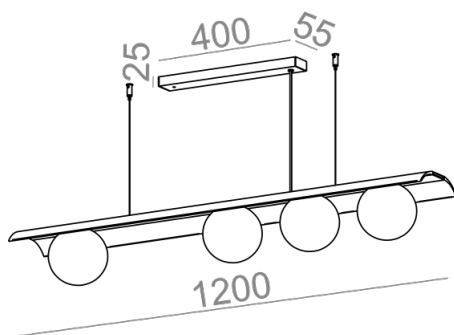

Last update on 2018-03-11 20:45. More details available at <https://www.aqform.com/en/MB4415>

MODERN BALLWP x4 LED asymmetry suspended

MODERN BALL WP x4 LED asymmetry zwieszany

Category: suspended

Light source: LED, integrated