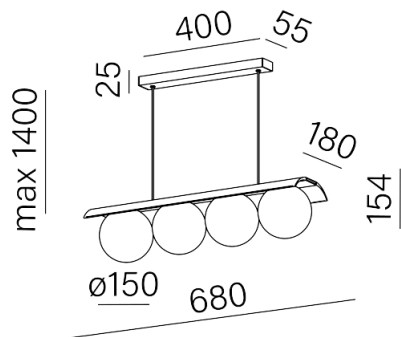

Last update on 2018-03-11 20:45. More details available at <https://www.aqform.com/en/MB4015>

Tolerance for dimensions ± 1mm

Warranty period 5 years