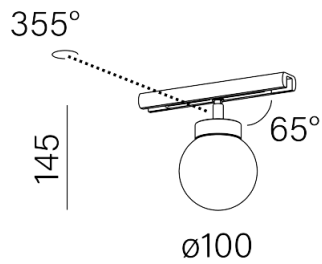

Last update on 2018-03-11 20:45. More details available at <https://www.aqform.com/en/MB2119>

Tolerance for dimensions ± 1 mm

Warranty period 5 years

MODERN BALL simple mini LED microtrack

MODERN BALL simple mini LED microtrack