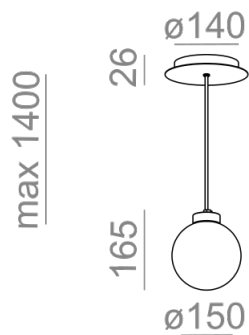

Last update on 2018-03-11 20:45. More details available at <https://www.aqform.com/en/MB2115>

Tolerance for dimensions ± 1 mm

Warranty period 5 years

MODERN BALL simple midi suspended

MODERN BALL simple midi zwieszany

Category: suspended

Light source: LED, integrated

Dimming options: DALI

Integrated light source

Gear included.

This product contains a light source of energy efficiency class D.

AVAILABLE FINISHES:
STRUCTURE ADDITIONAL