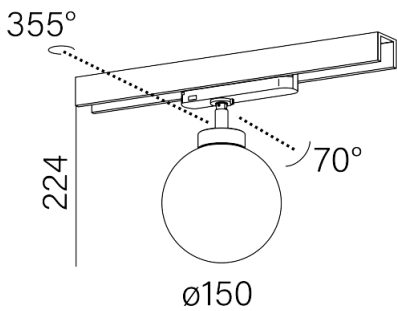

Last update on 2018-03-11 20:45. More details available at <https://www.aqform.com/en/MB2116>

Tolerance for dimensions ± 1mm

Warranty period 5 years

MODERN BALL simple midi LED track

MODERN BALL simple midi LED track