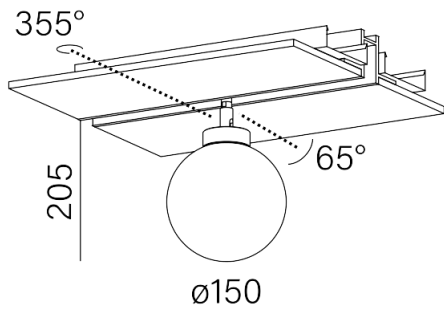

Last update on 2018-03-11 20:45. More details available at <https://www.aqform.com/en/MB2118>

Tolerance for dimensions ± 1mm

Warranty period 5 years

MODERN BALL simple midi LED high multitrack

MODERN BALL simple midi LED high multitrack

Category: multitrack

Light source: LED, integrated

Dimming options: DALI

Integrated light source

Gear included.

Adapter standard colours: white luminaire - white adapter, black luminaire - black adapter.

Luminaire is compatible only with high multitrack system.

The high multitrack system is available in the following versions: recessed..

This product contains a light source of energy efficiency class D.

AVAILABLE FINISHES:

STRUCTURE

AVAILABLE VERSIONS:

L927	Low power - Low power	2700K	CRI>90
M927	Medium power - Medium power	2700K	CRI>90
L930	Low power - Low power	3000K	CRI>90
M930	Medium power - Medium power	3000K	CRI>90
L940	Low power - Low power	4000K	CRI>90
M940	Medium power - Medium power	4000K	CRI>90

AVAILABLE FINISHES:

STRUCTURE

black structure	-12	white structure	-13