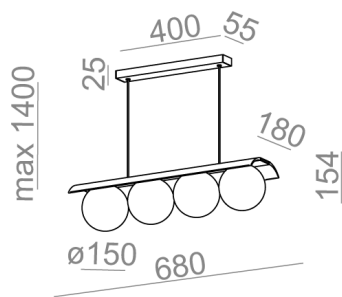

ADDITIONAL

grey	-16	copper	-17

Tolerance for dimensions ± 1 mm

Warranty period 5 years