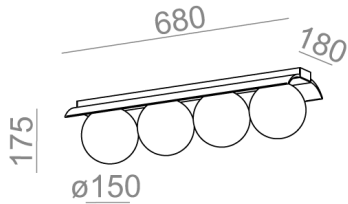

Integrated light source

Gear included.

AVAILABLE FINISHES:

STRUCTURE ADDITIONAL

AVAILABLE VERSIONS:

L927	Low power - Low power	2700K	CRI>90
M927	Medium power - Medium power	2700K	CRI>90
L930	Low power - Low power	3000K	CRI>90
M930	Medium power - Medium power	3000K	CRI>90
L940	Low power - Low power	4000K	CRI>90
M940	Medium power - Medium power	4000K	CRI>90