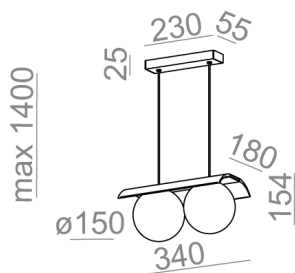

ADDITIONAL

grey	-16	copper	-17

Tolerance for dimensions ± 1 mm

Warranty period 5 years