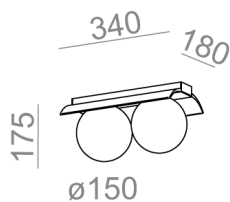

AVAILABLE FINISHES:

STRUCTURE

black structure	-12	white structure	-13
gold structure	-19		

ADDITIONAL

grey	-16	copper	-17

Tolerance for dimensions ± 1 mm

Warranty period 5 years