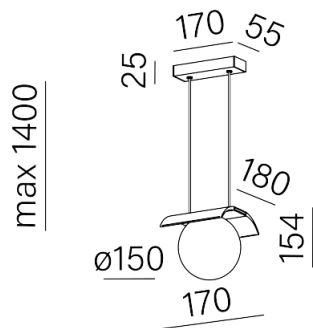

Last update on 2018-03-11 20:45. More details available at <https://www.aqform.com/en/MB1015>

Tolerance for dimensions ± 1 mm

Warranty period 5 years

MODERN BALL LED suspended

MODERN BALL LED zwieszany

Category: suspended

Light source: LED, integrated

Integrated light source

Gear included.

This product contains a light source of energy efficiency class D.

AVAILABLE FINISHES:
STRUCTURE ADDITIONAL

AVAILABLE VERSIONS:

L927	Low power - Low power	2700K	CRI>90
M927	Medium power - Medium power	2700K	CRI>90
L930	Low power - Low power	3000K	CRI>90
M930	Medium power - Medium power	3000K	CRI>90
L940	Low power - Low power	4000K	CRI>90
M940	Medium power - Medium power	4000K	CRI>90