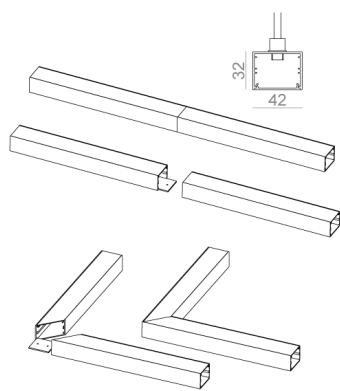

AVAILABLE FINISHES:

Tolerance for dimensions $\pm 1\text{mm}$

Warranty period 5 years