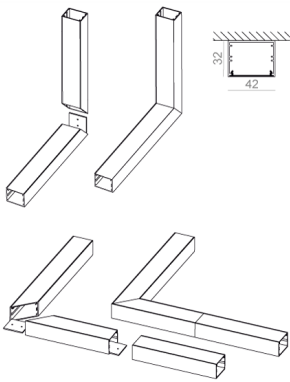

Tolerance for dimensions $\pm 1\text{mm}$

Warranty period 5 years