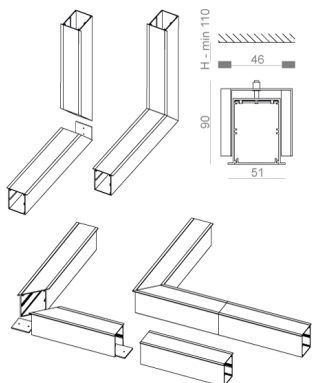

AVAILABLE FINISHES:

STRUCTURE ADDITIONAL

MIXLINE 32 non DIM recessed

70120-xx

-xx finish option code from table below

AVAILABLE FINISHES:

STRUCTURE

black structure	-12	white structure	-13
-----------------	-----	-----------------	-----

gold structure	-19		
----------------	-----	--	--

ADDITIONAL

grey	-16	copper	-17
------	-----	--------	-----

Tolerance for dimensions ± 1 mm

Warranty period 5 years