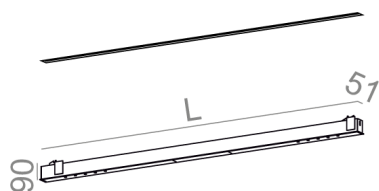

AVAILABLE LUMINAIRE LENGTH:

160 cm
188 cm
216 cm

AVAILABLE FINISHES:

MATT

alu matt	-01	black matt	-02
white matt	-03	anthracite structure	-18
gold structure	-19		

MIX

mix	-06		
-----	-----	--	--

Tolerance for dimensions