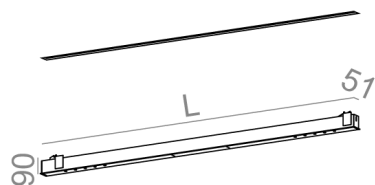

AVAILABLE FINISHES:

MIX STRUCTURE ADDITIONAL

AVAILABLE VERSIONS:

M927	Medium power - Medium power	2700K	CRI>90
M930	Medium power - Medium power	3000K	CRI>90
M940	Medium power - Medium power	4000K	CRI>90

AVAILABLE LUMINAIRE LENGTH:

160 cm
188 cm
216 cm

AVAILABLE FINISHES:

MIX			
mix	-06		
STRUCTURE			
black structure	-12	white structure	-13
gold structure	-19		
ADDITIONAL			
grey	-16	copper	-17

Tolerance for dimensions ± 1mm

Warranty period 5 years