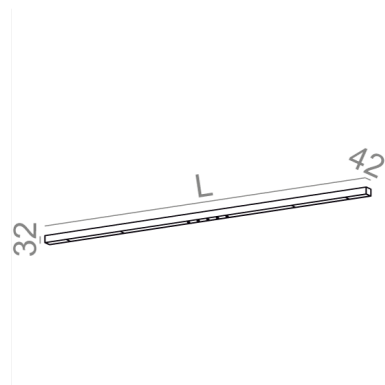

Tolerance for dimensions

Warranty period 5 years

AVAILABLE VERSIONS:

M927	Medium power - Medium power	2700K	CRI>90
M930	Medium power - Medium power	3000K	CRI>90
M940	Medium power - Medium power	4000K	CRI>90

AVAILABLE LUMINAIRE LENGTH:

167 cm

192 cm

AVAILABLE FINISHES:

MATT

alu matt	-01	black matt	-02
white matt	-03	anthracite structure	-18
gold structure	-19		

MIX

mix	-06